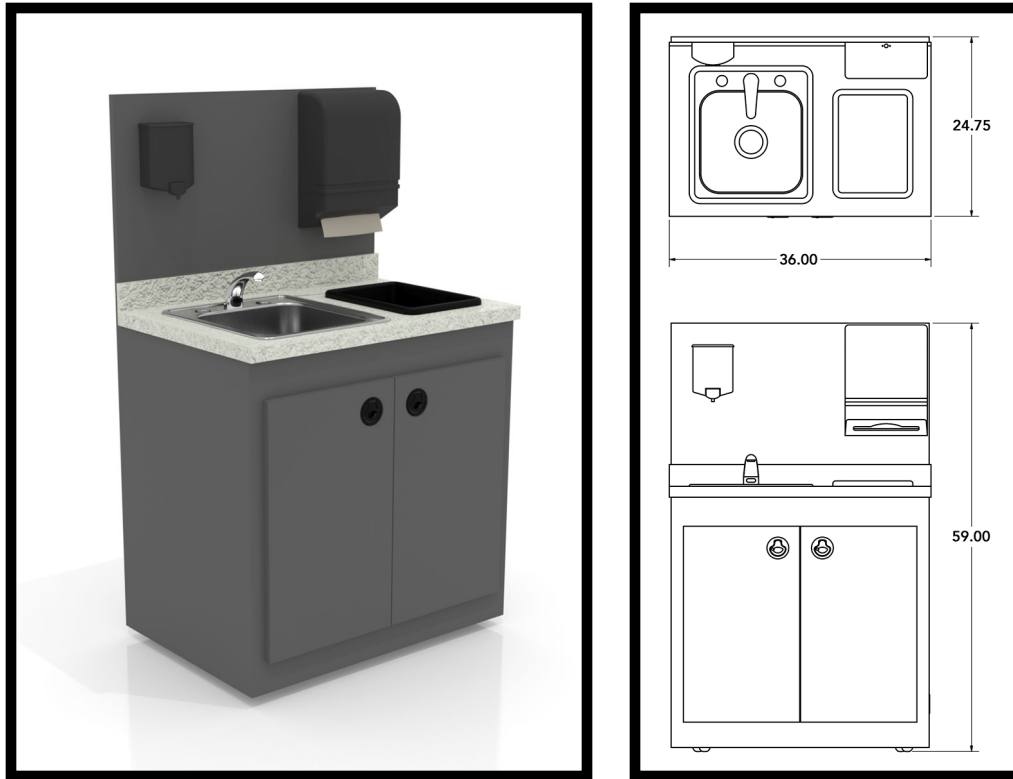

PORTABLE WASH STATIONS

INTERIOR USE WASH STATION

Portable Wash Stations conform to OSHA and CDC guidelines for at-risk associates.

- Wash stations provide a quick and convenient method to maintain clean hands.
- Touchless faucet with powered water heater reduces transmission of germs.
- Wall-mounted soap and towel dispensers with quick refill designs.
- Integrated 10 gallon trash can.
- All surfaces are non-porous and easily sanitized.
- The caster wheel base and inset power receptacle allow for easy relocation and powering.
- Optional Lithium Power Pack for maximum portability.
- Optional locking base storage for maximum security.