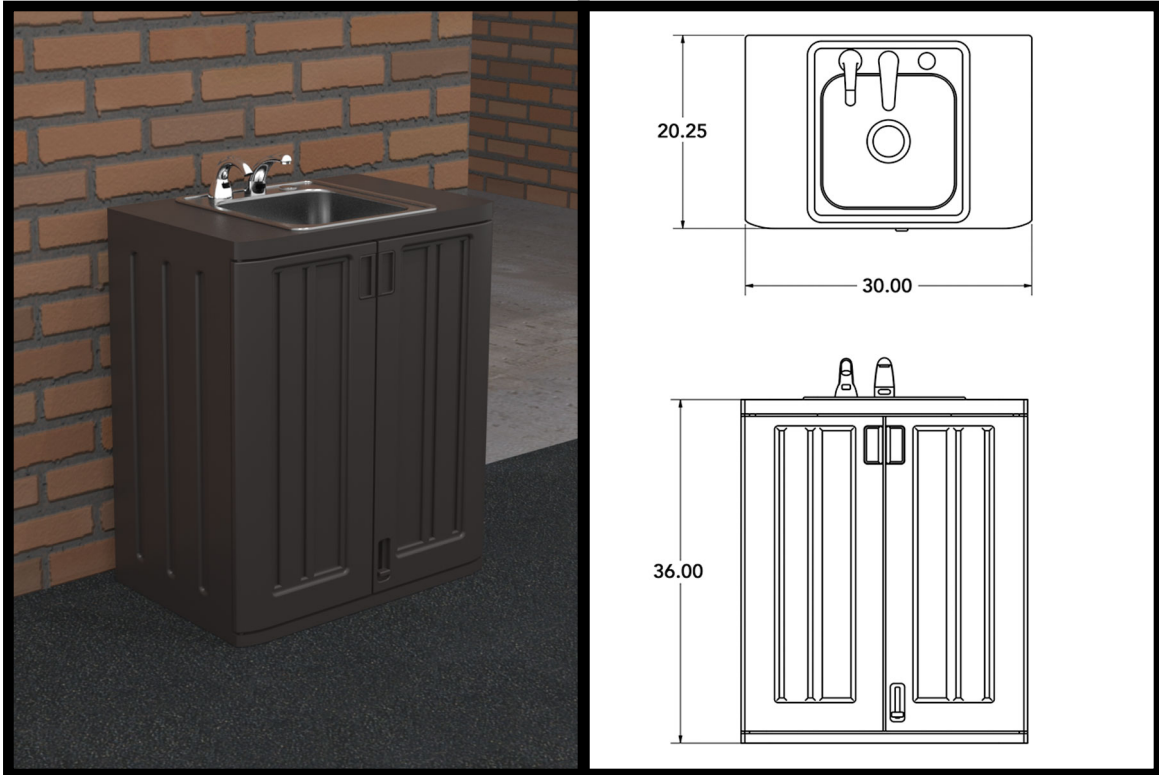

PORTABLE WASH STATIONS

EXTERIOR USE WASH STATION

Portable Wash Stations conform to OSHA and CDC guidelines for at-risk associates.

- Wash stations provide a quick and convenient method to maintain clean hands.
- Touchless faucet with powered water heater reduces transmission of germs.
- Touchless soap dispenser reduces transmission of germs.
- Waterproof exterior cabinet is completely non-porous and easily sanitized.
- Inset power receptacle allows for easy relocation and powering.
- Optional Lithium Power Pack for maximum portability.
- Optional locking base storage for maximum security.