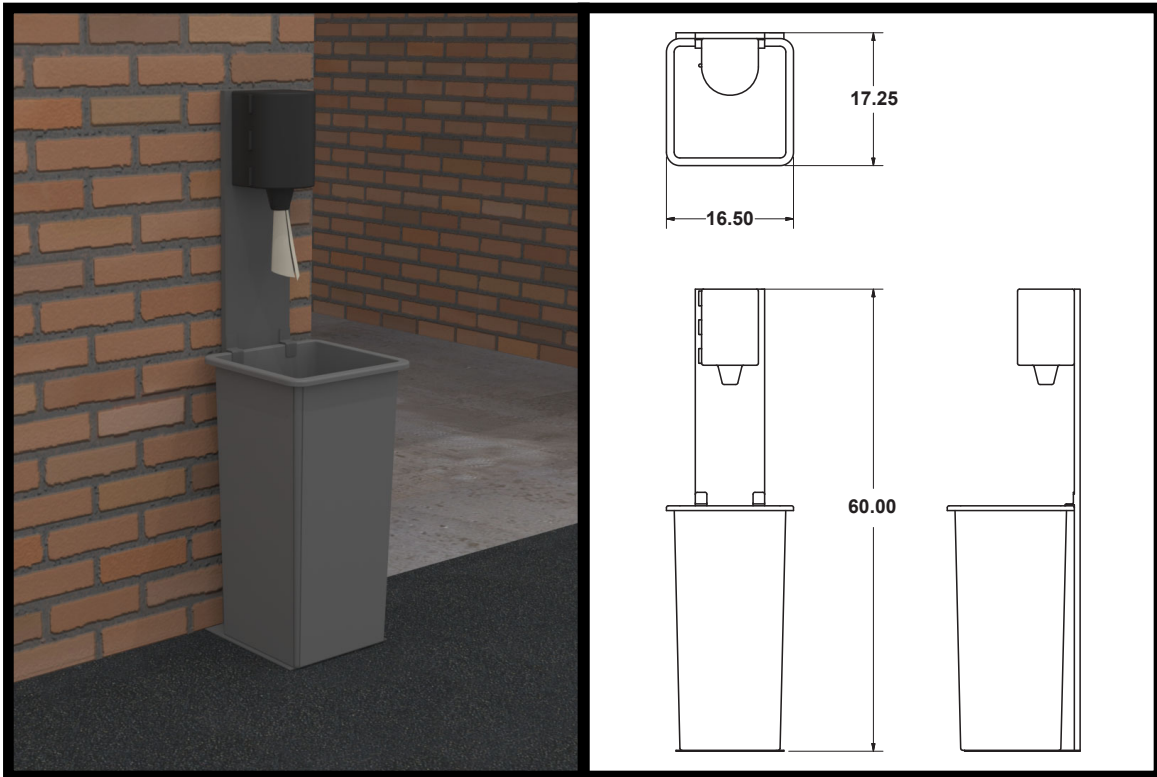

## WASH STATION TOWEL DISPENSER

Towel Dispenser Stations conform to OSHA and CDC guidelines for at-risk associates.

- Pair with a Wash Station to provide hand drying towels.
- Spiral dispenser for easy tear away single-use towels.
- Quick-change dispenser features easy loading operation.
- Non-Porous exterior is easily maintained and sanitized with common cleaners.
- 32-Gallon trash container integrates with back stand.